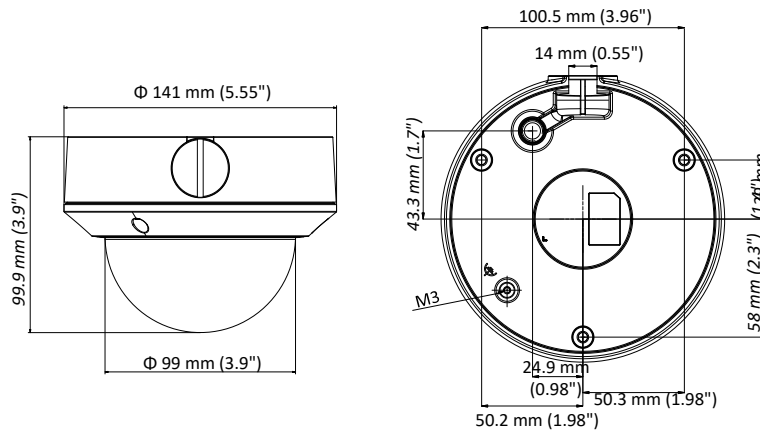

	SNMP, IGMP, 802.1X, QoS, IPv6, UDP, Bonjour
General Function	One-key reset, anti-flicker, heartbeat, mirror, password protection, privacy mask, watermark, IP address filter
Firmware Version	5.5.3
API	ONVIF (PROFILE S, PROFILE G), ISAPI
Simultaneous Live View	Up to 6 channels
User/Host	Up to 32 users 3 levels: Administrator, Operator and User
Client	iVMS-4200, Hik-Connect, iVMS-5200
Web Browser	IE8+, Chrome 31.0-44, Firefox 30.0-51, Safari 8.0+
<b>Interface</b>	
Communication Interface	1 RJ45 10M/100M self-adaptive Ethernet port
Video Output (Without -Z)	1Vp-p composite output (75 Ω/BNC)
Reset Button	Yes
<b>General</b>	
Operating Conditions	-30 °C to 50 °C (-22 °F to 122 °F), humidity: 95% or less (non-condensing)
Power Supply	12 VDC ± 25%, 5.5 mm coaxial power plug PoE (802.3af, class 3)
Power Consumption and Current	-IZ: 12 VDC, 0.8 A, Max: 10 W; PoE: (802.3af, 36 V to 57 V), 0.35 A to 0.2 A, Max: 12 W -I: 12 VDC, 0.5 A, Max: 6 W; PoE: (802.3af, 36 V to 57 V), 0.22 A to 0.14 A, Max: 8 W
Protection Level	IP67, IK10 TVS 2000V lightning protection, surge protection and voltage transient protection
Material	Metal & Plastic
Dimensions	Camera: Φ 141 mm × 99.9 mm (5.6" × 3.9") With package: 140 mm × 140 mm × 154 mm (5.5" × 5.5" × 6.1")
Weight	Camera: approx. 820 g (1.8 lb.) With package: approx. 1200 g (2.6 lb.)

## Available Models

DS-2CD1743G0-I (2.8 mm to 12 mm), DS-2CD1743G0-IZ (2.8 mm to 12 mm)

**Dimension**

**Accessory**

**DS-1227ZJ**  
In-ceiling Mount

**DS-1273ZJ-135**  
Wall Mount

**DS-1273ZJ-135B**  
Wall Mount